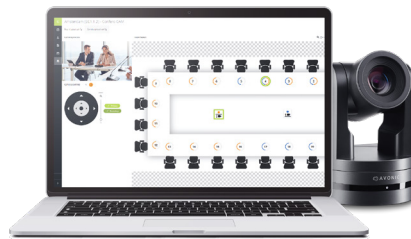

Confero CAM

Your hands-free camera director

Confero CAM, your hands-free camera director, adds out-of-the-box camera control to your meeting room. As a result, you do not need a production team to deliver a **professional and engaging video output for participants** of a hybrid meeting or viewers of a live stream. Confero CAM enables **effortless meeting capture, streaming and increased engagement** for your hybrid meetings.

Streaming

Transparency toward constituents and use of video for political marketing purposes is of growing importance. Confero CAM **provides professional looking video towards your streaming platform** of choice. In the future streaming control will automatically be handled in the Confero interface.

Curious to know how it works?

Several Pan-Tilt-Zoom cameras are positioned throughout the meeting room. Each participant position gets two shots assigned from different cameras. When a participant gets to speak, the Confero CAM solution automatically selects the most appropriate camera and focusses on the speaker. The result: an automatically created engaging video without moving camera images, instead smooth transitions are provided from one speaker to another.

Powerful now, scalable towards the future

We've built Confero as a powerful and scalable conference meeting platform. With a Plixus gateway available in the room, adding extra capabilities is as easy as adding licenses. No additional hardware investment is required so you leverage your initial investment. The Confero platform currently exists of the following capabilities: